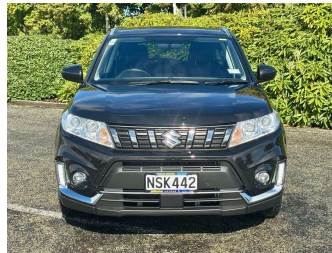

# 2021 Suzuki Vitara NZ NEW VERY LOW KMS

Purchase Price

**\$25,999**

Includes GST, Registration & Licensing

Finance may be available on this vehicle. Ask one of our friendly staff for more information.

Gain peace of mind with Mechanical Breakdown Insurance. **Ask us how.**

## Top features

- » 2 Wheel Drive
- » Air Bag(s)
- » AUX/USB
- » Blue Tooth
- » Central Locking
- » Climate Control
- » Day-time Running Light...
- » Keys - 2
- » Media Unit
- » NZ new
- » Paddle Shift Trans
- » Reversing Camera
- » Roof Rails
- » Satellite Navigation
- » Tinted Windows

Body Style

**5 door, RV-SUV**

Odometer

**31,270 km**

Engine

**1600 cc**

Fuel Type

-

Transmission

**Automatic**

Wheels

-

VIN

**TSMLYD21S00A11379**

Interior

**Black**