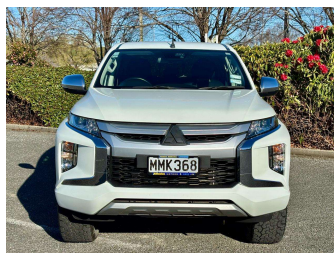

2019 Mitsubishi Triton NZ NEW 4WD GLX-R D CAB

Purchase Price **\$28,999**
Includes GST, Registration & Licensing

Finance may be available on this vehicle. Ask one of our friendly staff for more information.

Body Style
4 door, Ute

Odometer
215,292 km

Engine
2400 cc

Fuel Type
-

Transmission
Tiptronic Automatic

Wheels
-

VIN
MMAJLKL10KH022255

Interior
Dark Grey