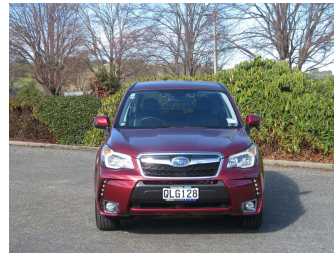

# 2015 Subaru Forester SPORTY 4WD 2000cc WAGON

**Purchase Price** **\$18,999**  
Includes GST, Registration & Licensing

Finance may be available on this vehicle. Ask one of our friendly staff for more information.

Body Style  
**5 door, RV-SUV**

Odometer  
**87,035 km**

Engine  
**2000 cc**

Fuel Type  
**Petrol**

Transmission  
**Automatic**

Wheels  
-

VIN  
**7AT0GF17X24057613**

Interior  
**Black**