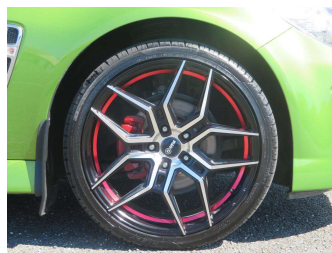

2016 Holden Commodore VF2 S V6 Stationwagon

Purchase Price **\$21,999**
Includes GST, Registration & Licensing

Finance may be available on this vehicle. Ask one of our friendly staff for more information.

Body Style
5 door, Station Wagon

Odometer
171,617 km

Engine
3600 cc

Fuel Type
Petrol

Transmission
Automatic

Wheels
-

VIN
6G1FB8E31GL208186

Interior
Black