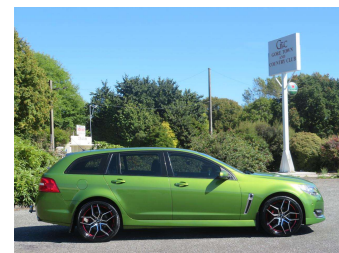

2016 Holden Commodore VF2 S V6 Stationwagon

Purchase Price **\$21,999**
Includes GST, Registration & Licensing

Finance may be available on this vehicle. Ask one of our friendly staff for more information.

Body Style
5 door, Station Wagon

Odometer
171,617 km

Engine
3600 cc

Fuel Type
Petrol

Transmission
Automatic

Wheels
-

VIN
6G1FB8E31GL208186

Interior
Black