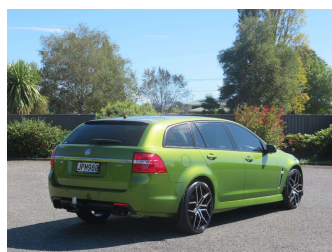

2016 Holden Commodore VF2 S V6 Stationwagon

Purchase Price **\$21,999**
Includes GST, Registration & Licensing

Finance may be available on this vehicle. Ask one of our friendly staff for more information.

Body Style
5 door, Station Wagon

Odometer
171,617 km

Engine
3600 cc

Fuel Type
Petrol

Transmission
Automatic

Wheels
-

VIN
6G1FB8E31GL208186

Interior
Black