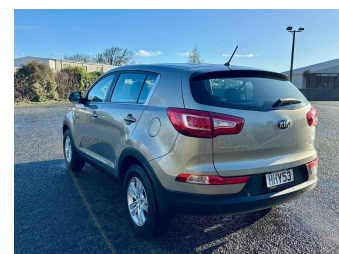

2014 Kia Sportage NZ NEW GOOD KMS FANTASTIC

Purchase Price **\$16,999**
Includes GST, Registration & Licensing

Finance may be available on this vehicle. Ask one of our friendly staff for more information.

Body Style
5 door, RV-SUV

Odometer
94,250 km

Engine
2000 cc

Fuel Type
-

Transmission
Tiptronic Automatic

Wheels
-

VIN
U5YPB811MDL437439

Interior
Black